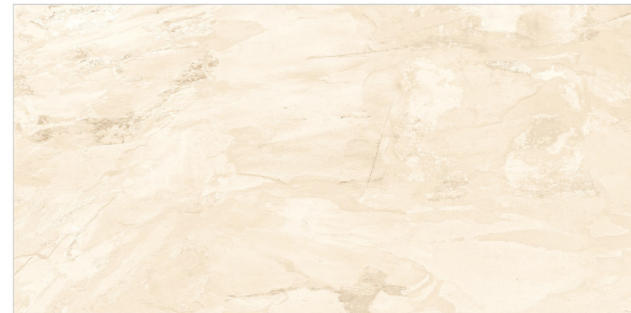

MARBIA CREMA

600X
1200MM | MATT
SURFACE | AVAILABLE
RANDOM : 04