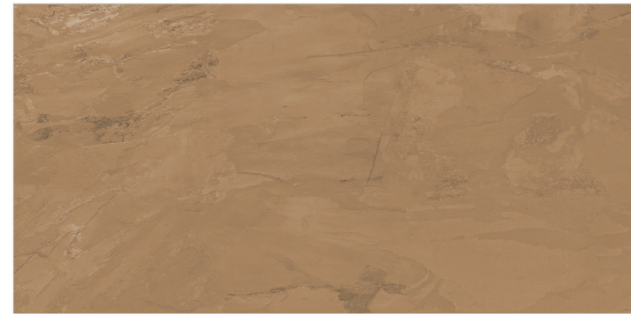

MARBIA BROWN

600X
1200MM | MATT
SURFACE | AVAILABLE
RANDOM : 04