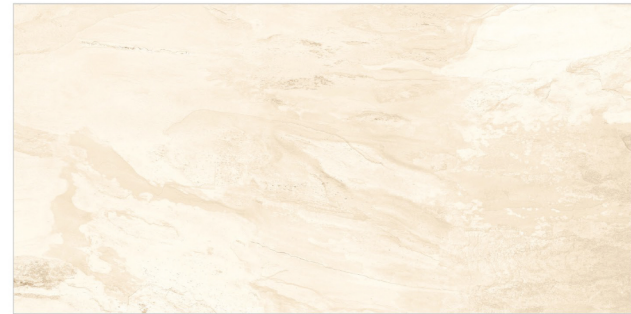

MARBIA CREMA

600X
1200MM | MATT
SURFACE | AVAILABLE
RANDOM : 04