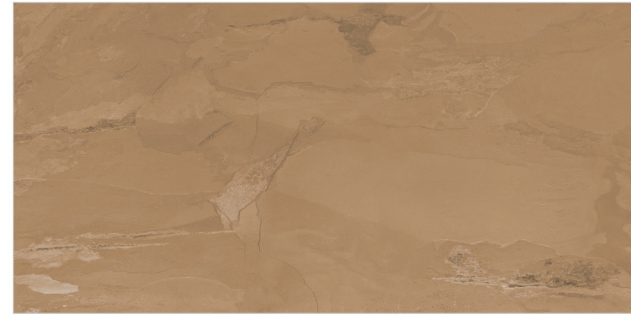

MARBIA BROWN

600X
1200MM | MATT
SURFACE | AVAILABLE
RANDOM : 04